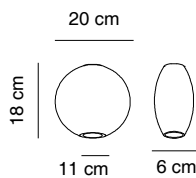

Blow's glasses

Design by Josep Novell & Ernest Perera

Pantalla cristal soplado
Blown glass shade

Cristales para combinar
Glasses to combine

- 0000/A00 cristal cónico A *A conic glass*
- 0000/B00 cristal cónico B *B conic glass*
- 0000/C00 cristal cónico C *C conic glass*
- 0000/D00 cristal cónico D *D conic glass*
- 0000/E00 cristal oval E *E oval glass*
- 0000/F00 cristal oval F *F oval glass*
- 0000/G00 cristal oval G *G oval glass*
- 0000/H00 cristal oval H *H oval glass*

CE IP 20

0000/A00

0000/B00

0000/C00

0000/D00

0000/E00

0000/F00

0000/G00

0000/H00

ALMAlight
Barcelona

www.almalight.com