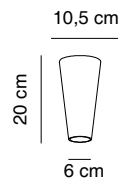

Blow's glasses

Design by Josep Novell & Ernest Perera

Pantalla cristal soplado
Blown glass shade

Cristales para combinar
Glasses to combine

- 0000/A00 cristal cónico A *A conic glass*
- 0000/B00 cristal cónico B *B conic glass*
- 0000/C00 cristal cónico C *C conic glass*
- 0000/D00 cristal cónico D *D conic glass*
- 0000/E00 cristal oval E *E oval glass*
- 0000/F00 cristal oval F *F oval glass*
- 0000/G00 cristal oval G *G oval glass*
- 0000/H00 cristal oval H *H oval glass*

CE IP 20

0000/A00

0000/B00

0000/C00

0000/D00

0000/E00

0000/F00

0000/G00

0000/H00

ALMAlight
Barcelona

www.almalight.com