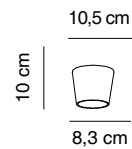

Blow's glasses

Design by Josep Novell & Ernest Perera

Pantalla cristal soplado
Blown glass shade

Cristales para combinar
Glasses to combine

- 0000/A00 cristal cónico A *A conic glass*
- 0000/B00 cristal cónico B *B conic glass*
- 0000/C00 cristal cónico C *C conic glass*
- 0000/D00 cristal cónico D *D conic glass*
- 0000/E00 cristal oval E *E oval glass*
- 0000/F00 cristal oval F *F oval glass*
- 0000/G00 cristal oval G *G oval glass*
- 0000/H00 cristal oval H *H oval glass*

CE IP 20

0000/A00

0000/B00

0000/C00

0000/D00

0000/E00

0000/F00

0000/G00

0000/H00

ALMAlight
Barcelona

www.almalight.com