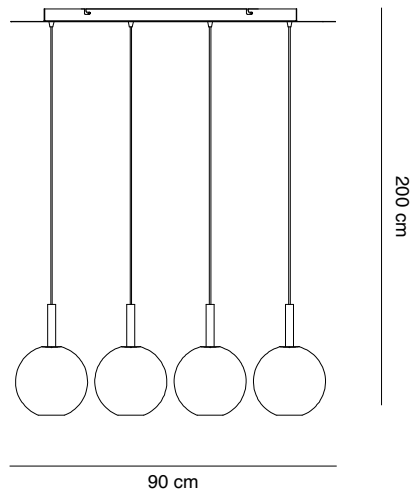

Blow

Design by Josep Novell & Ernest Perera

Estructura hierro / latón
Structure iron / brass

Pantalla cristal soplado no incluida
Blown glass shade not included

Lámpara incluida, no reemplazable, no regulable
Lamp included, not replaceable, not dimmable

5700/V41 colgante lineal 4 luces blanco para cristales ovales / cónicos
linear pendant 4 lights white for oval / conic glasses

5700/V46 colgante lineal 4 luces níquel para cristales ovales / cónicos
linear pendant 4 lights matt nickel for oval / conic glasses

5700/V47 colgante lineal 4 luces cromo para cristales ovales / cónicos
linear pendant 4 lights chrome for oval / conic glasses

LED Cree 3W 3000K 180lm

CE IP 20 A*

BLOW es una gran familia de luminarias –pie, sobremesa y diversos colgantes- que se forman emparejando estructura por un lado y cristal por otro. La BLOW es una luminaria cuyo aspecto depende al 100% de cómo el usuario decide complementarla con el cristal o cristales escogidos de entre los ocho disponibles, los cuales pueden ser todos iguales o bien mezclarse. Nos encanta la creatividad que permite, la libertad que deja a la hora de construirla, como si se tratase de un juego. Dependiendo de cómo se costume, BLOW puede aportar un aire alegre, lúdico o festivo, o bien un toque más distinguido y serio a viviendas, locales de ocio o instalaciones de todo tipo. La colección está fabricada con estructura de hierro pintado o bañado y cuenta siempre con tres acabados: blanco, níquel y cromado. Está formada por un modelo de pie, un modelo de sobremesa y suspensión individual –con la que se pueden crear infinitas combinaciones-, de racimo de 8, con florón circular de 5 o con florón lineal de 4. Incorpora tecnología LED, es decir, lleva lámpara incluida del tipo Cree 3W, 700mA, 180 lúmenes, con una agradable temperatura de 3000K y el correspondiente driver. Los cristales, de distinto tamaño y forma –cuatro de tipo cónico y cuatro de formas redondeadas-, son de vidrio soplado, esmaltado blanco en su interior.

BLOW is a large family of light fixtures –floor, table and several hanging- that are formed by matching structure on one side, and glass on the other. BLOW is a lamp whose appearance depends 100% on how the user decides to complement it with the glass or glasses chosen from the eight available, which can all be the same, or can be mixed & matched. We love the creativity it allows, the freedom it leaves to build it, as if it were a game. Depending on how it is customized, BLOW can provide a cheerful, playful or festive air, or a more distinguished and serious touch to homes, recreational facilities or installations of all kinds. The collection is made of an iron structure painted or electroplated and always has three finishes: white, nickel and chrome. It is formed by a floor model, a table model and several suspensions, either individual -with which can be created infinite combinations-, a cluster of 8 lights, a suspension of 5 lights with circular ceiling plate, or a suspension of 4 lights with linear ceiling plate. It incorporates LED technology, that is to say, it includes lamp of the type Cree 3W, 700mA, 180 lumens, with a pleasant temperature of 3000K and the corresponding driver. The glasses, of different size and shape -four of conical type and four of rounded forms-, are made of blown glass, enameled white inside.