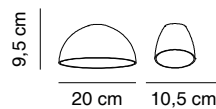

Blow's glasses

Design by Josep Novell & Ernest Perera

Pantalla cristal soplado
Blown glass shade

Cristales para combinar
Glasses to combine

- 0000/A00 cristal cónico A *A conic glass*
- 0000/B00 cristal cónico B *B conic glass*
- 0000/C00 cristal cónico C *C conic glass*
- 0000/D00 cristal cónico D *D conic glass*
- 0000/E00 cristal oval E *E oval glass*
- 0000/F00 cristal oval F *F oval glass*
- 0000/G00 cristal oval G *G oval glass*
- 0000/H00 cristal oval H *H oval glass*

CE IP 20

0000/A00

0000/B00

0000/C00

0000/D00

0000/E00

0000/F00

0000/G00

0000/H00

ALMAlight
Barcelona

www.almalight.com